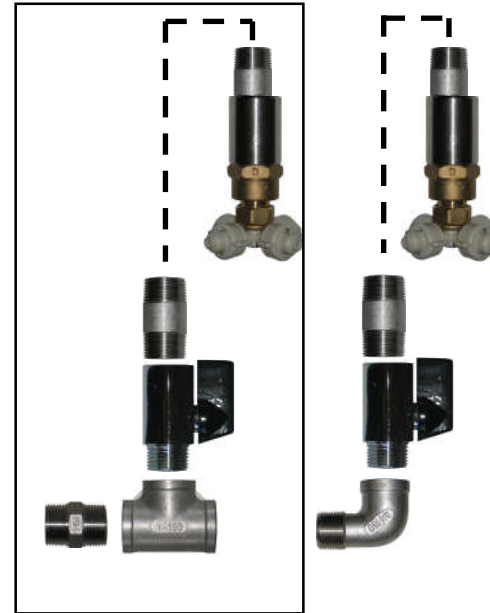

## Oilybits Water Misting Kit, CW Pressure Booster Pump

Standard Misting Kit does not include equipment in rectangle, this is the +1 extra mister, which fits into the system this way. You can fit up to 4 misters per pump