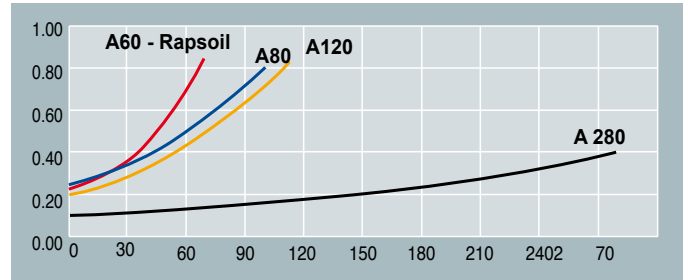

RAPSOIL nozzle available

UREA nozzle available

A60
Flow rate **70** l/min
with swivel

A80
Flow rate **80** l/min
with swivel

A120
Flow rate **120** l/min
with swivel

A280
Flow rate **280** l/min
with swivel