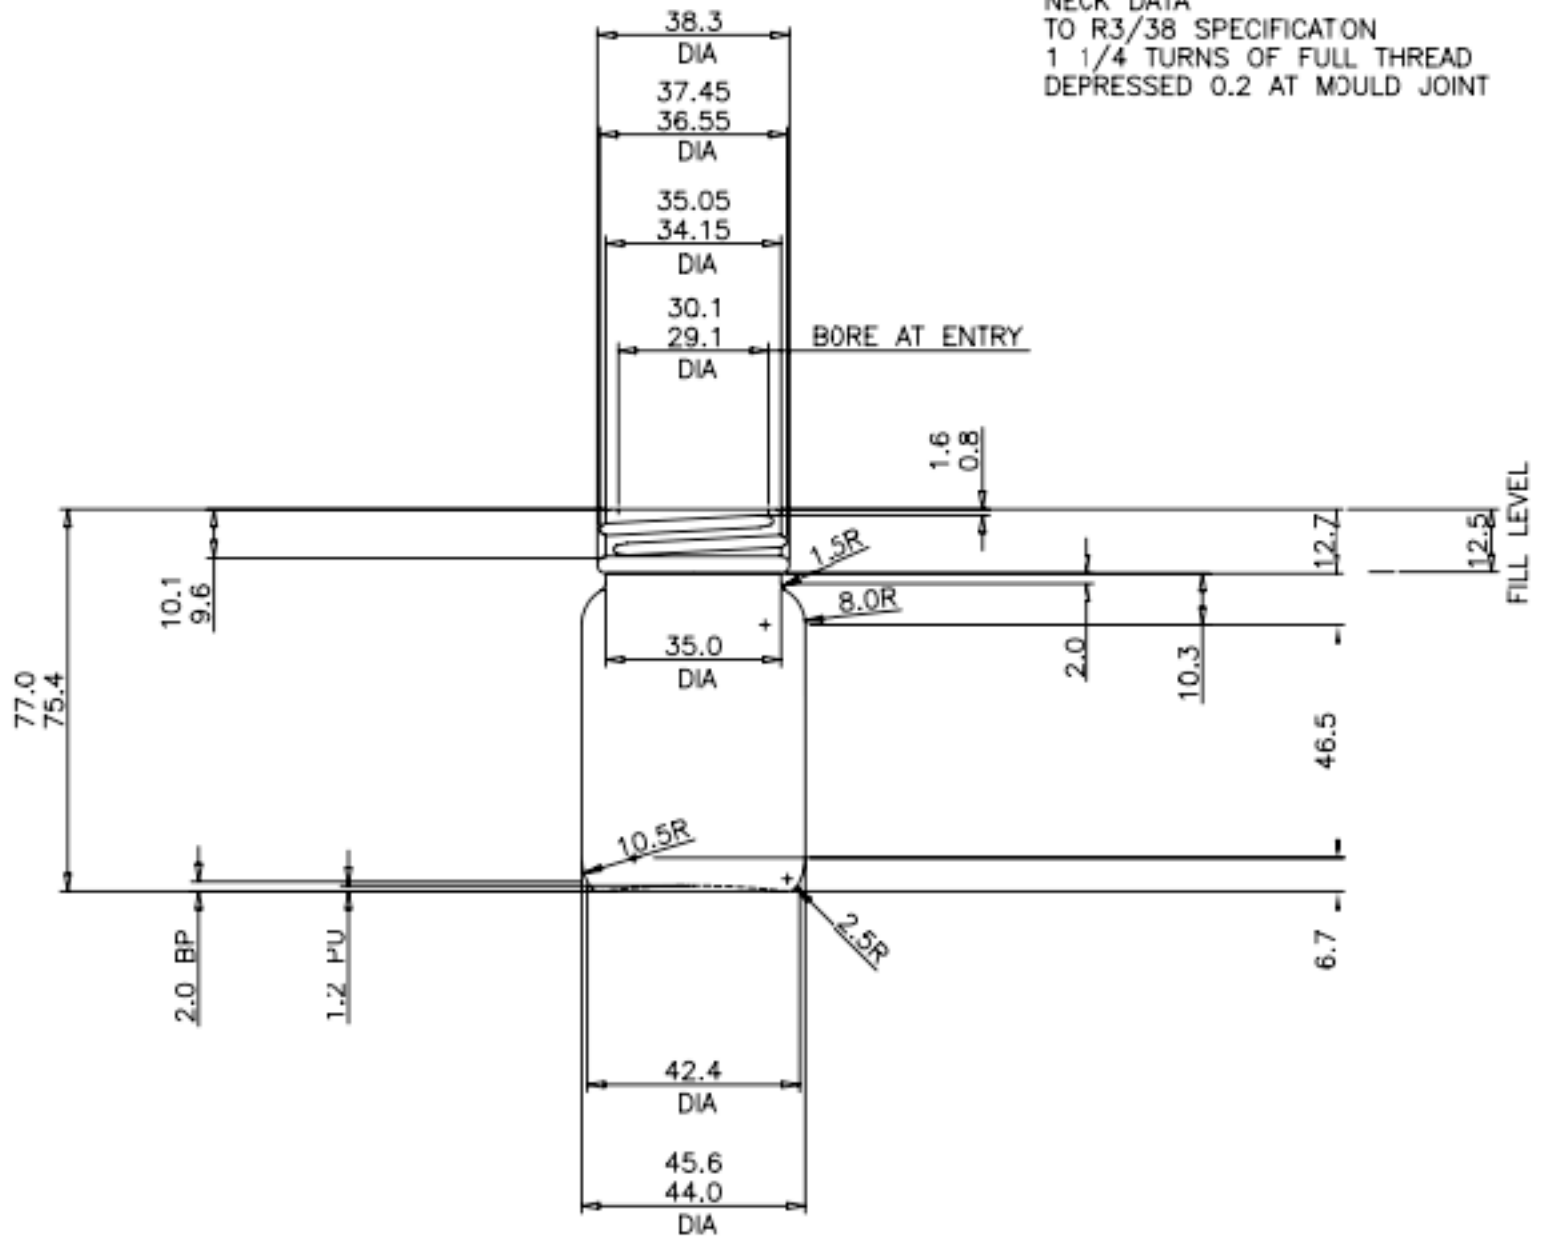

NECK DATA
 TO R3/38 SPECIFICATION
 1 1/4 TURNS OF FULL THREAD
 DEPRESSED 0.2 AT Mould JOINT

VIEW ON BASE
 SHOWING EMBOSSED MARKING
 STANDING AREA EMBOSSED
 WITH KNURLING

Description :	60 ml Powder	Item Code :	APOW60
Height :	77 mm	Fill Point :	12.5 mm down
Diameter :	45.6 mm	Normal Capacity :	60.0 ml
Closure/Neck Size :	R3/38	Brimfull Capacity :	75.5 ml