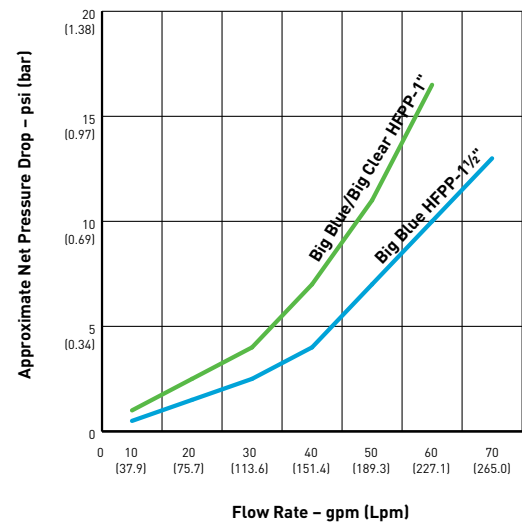

*NSF component listed

CAUTION: Protect against freezing to prevent cracking of the filter and water leakage.

ACCESSORIES

PART #	DESCRIPTION
150296	SW-3 Wrench for 10" Big Blue
144368	SW-4 Wrench for 20" Big Blue
SH144229	Cartridge Coupler for 4-1/2" Cartridges
151122	EPDM O-ring for Big Blue
244718	WB-ZP - Zinc Plated Bracket ONLY
150061	WB-ZP Kit - Zinc Plated Bracket
357639	WB-SS - Stainless Steel Bracket ONLY
357640	WB-SS Kit - Stainless Steel Bracket
144928	WB-PC Kit - Powder Coated White Bracket
144258	Two-Housing Bracket
144259	Three-Housing Bracket
160210	Big Blue /Big White/Big Clear Skid, Fiberglass Hardware Kit (Assembly Required)

PRESSURE DROP VS FLOW RATE

13845 BISHOPS DR., SUITE 200, BROOKFIELD, WI 53005 USA

P: 262.238.4400 | WATERPURIFICATION.PENTAIR.COM

CUSTOMER CARE: 800.279.9404 | tech-supportpentair.com

© 2017 Pentair Residential Filtration, LLC. All rights reserved.

§For a detailed list of where Pentair trademarks are registered, please visit waterpurification.pentair.com/brands. Pentair trademarks and logos are owned by Pentair plc or its affiliates. Third party registered and unregistered trademarks and logos are the property of their respective owners.

310053 Rev F DE17