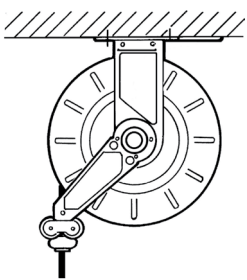

OIL

WATER

WINDSCREEN

INSTALLATIONS

Different ways to install PIUSI's hose reels: they can be easily placed wherever you need them without any problem about functionality and safety. PIUSI's products are without a doubt designed to support your work in any condition.

ROOF INSTALLATION

WALL INSTALLATION

GROUND INSTALLATION

IN THE BOX

- ACCESSORIES INCLUDED
- FIX SUPPORT PLATE (ON REQUEST)
- ROTATING SUPPORT PLATE (ON REQUEST)
- INSTRUCTION MANUAL

DETAILS

HAND PROTECTION

ACCESSORIES INCLUDED

DIMENSIONS

MODEL	OPEN HOSE REEL BIG	OPEN HOSE REEL SMALL
A	495	475
B	460	460
C	152	102
D	200	150
E	246	196
F	150	150
G	200	150
H	12	12

Dimensions expressed in millimeters

MATERIALS

- BODY: CAST IRON
- HUB: POLYPROPYLENE
- TUBE: RUBBER