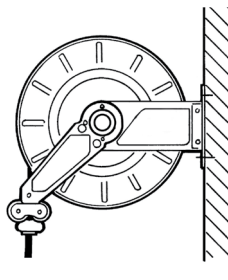

ROOF INSTALLATION

WALL INSTALLATION

GROUND INSTALLATION

IN THE BOX

- ACCESSORIES INCLUDED
- FIX SUPPORT PLATE (ON REQUEST)
- ROTATING SUPPORT PLATE (ON REQUEST)
- INSTRUCTION MANUAL

DETAILS

HAND PROTECTION

ACCESSORIES INCLUDED

DIMENSIONS

MODEL	OPEN HOSE REEL BIG	OPEN HOSE REEL SMALL
A	495	475
B	460	460
C	152	102
D	200	150
E	246	196
F	150	150
G	200	150
H	12	12

Dimensions expressed in millimeters

MATERIALS

- BODY: CAST IRON
- HUB: POLYPROPYLENE
- TUBE: RUBBER