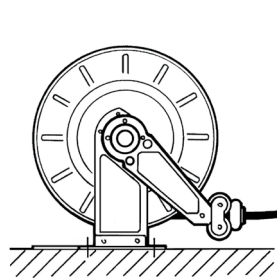

ROOF INSTALLATION

WALL INSTALLATION

GROUND INSTALLATION

IN THE BOX

- ACCESSORIES INCLUDED
- FIX SUPPORT PLATE (ON REQUEST)
- ROTATING SUPPORT PLATE (ON REQUEST)
- INSTRUCTION MANUAL

DETAILS

HAND PROTECTION

ACCESSORIES INCLUDED

DIMENSIONS

MODEL	OPEN HOSE REEL BIG	OPEN HOSE REEL SMALL
A	495	475
B	460	460
C	152	102
D	200	150
E	246	196
F	150	150
G	200	150
H	12	12

Dimensions expressed in millimeters

MATERIALS

- BODY: CAST IRON
- HUB: POLYPROPYLENE
- TUBE: RUBBER