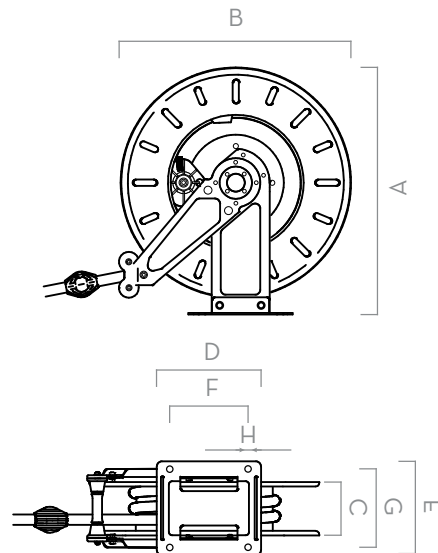

ROOF INSTALLATION

WALL INSTALLATION

GROUND INSTALLATION

IN THE BOX

- ACCESSORIES INCLUDED
- FIX SUPPORT PLATE (ON REQUEST)
- ROTATING SUPPORT PLATE (ON REQUEST)
- INSTRUCTION MANUAL

DETAILS

HAND PROTECTION

ACCESSORIES INCLUDED

DIMENSIONS

MODEL	OPEN HOSE REEL BIG	OPEN HOSE REEL SMALL
A	495	475
B	460	460
C	152	102
D	200	150
E	246	196
F	150	150
G	200	150
H	12	12

Dimensions expressed in millimeters

MATERIALS

- BODY: CAST IRON
- HUB: POLYPROPYLENE
- TUBE: RUBBER

TECHNICAL DATA

CODE	DESCRIPTION	FLUIDS TYPE	HOSE*	MAX OPERATING PRESSURE	PRESSURE DROP	INLET	OUTLET	HOSE MAX LENGTH BOUND*	HOSE LENGTH
			BPS	BAR	TYPE	WITH HOSETAIL BSP	BSP	METERS	METER
WITHOUT HOSE									
FO075000A	HOSEREEL 3/4" WITHOUT HOSE SMALL		3/4"	10	0,1 @ 35 L/MIN	3/4"	3/4"	9,5	-
WITH HOSE									
FO075002B	HOSEREEL 8X3/4" WITH HOSE SMALL		3/4"	10	0,4 @ 35 L/MIN	3/4"	3/4"	-	8
FO075003B	HOSEREEL 3/4" 15 MT BIG		3/4"	10	0,6 @ 35 L/MIN	3/4"	3/4"	-	15