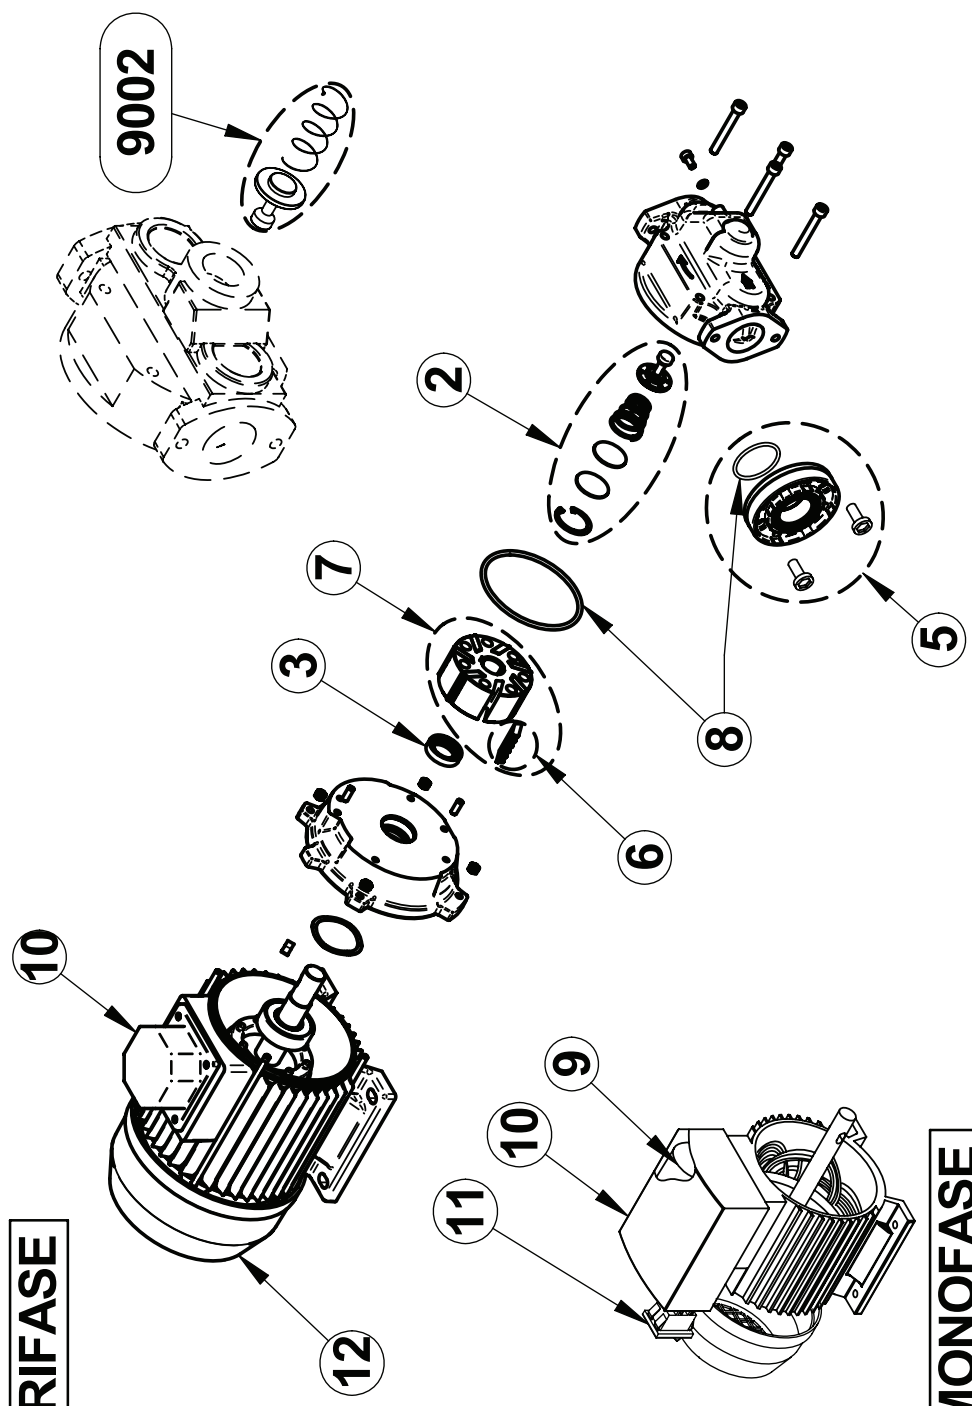

Motore TRIFASE

Motore MONOFASE

0001	R13851000	GROUP PLUG 1G + GASKET	1	PC		
0002	R15815000	KIT BYPASS E80/E120 - MADE IN ITALY	1	PC		
0003	R08772000	KIT SEAL BABSL 20/30/7 IN VITON	1	PC		
0005	R09180000	FLANGE KIT	1	PC		
0006	R0700200A	KIT NR.7 pcs VANES E80/E120\S120	1	PC		
0007	R0743200A	KIT ROTOR E80 WITH VANES	1	PC		
0008	R1284600A	KIT GASKET O-RING	1	PC		
0009	R08193000	KIT CONDENSER 16uF MOTOR 0.7 HP	1	PC		
0010	R0819500A	KIT TERMINAL BOX 0.5/0.7HP 230/50	1	PC		
0011	R07667000	2POLES SWITCH COMELUX MD 4010 I 3502 B01	1	PC		
0012	R08181000	KIT FAN COVER MOTOR MEC71	1	PC		
9002	R10912000	KIT BY-PASS VALVE	1	PC		
9008	R12846000	KIT GASKET O-RING	1	PC		