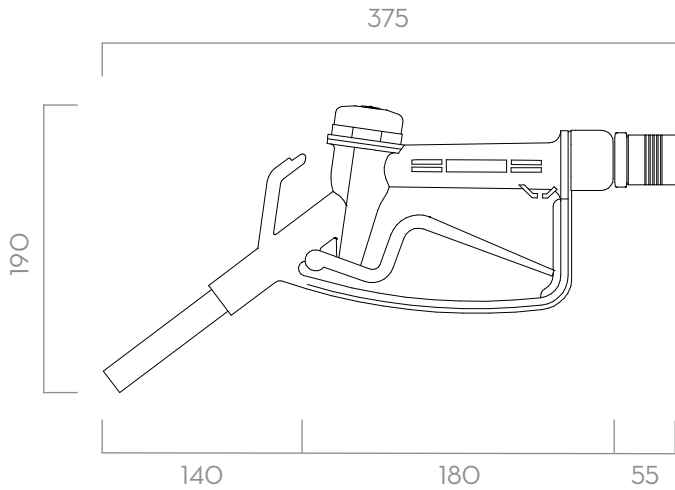

WATER

WINDSCREEN

CHARTS

SUZZARABLUE MANUAL NOZZLE

TYPE OF FLUID	WATER
TEMPERATURE	20 °C

IN THE BOX

- SUZZARABLUE MANUAL NOZZLE
- INSTRUCTION MANUAL

DETAILS

DIMENSIONS

Dimensions expressed in millimeters

MATERIALS

- BODY: TECHNOPOLYMER
- SPOUT: STAINLESS STEEL

TECHNICAL DATA

CODE	DESCRIPTION	FLUIDS TYPE	FLOW-RATE		PRESSURE	INLET	SWIVEL	SPOUT
			L/MIN	GPM				
F14761000	MANUAL NOZZLE		80	10,6	3,4	3/4"	NO	3/4"