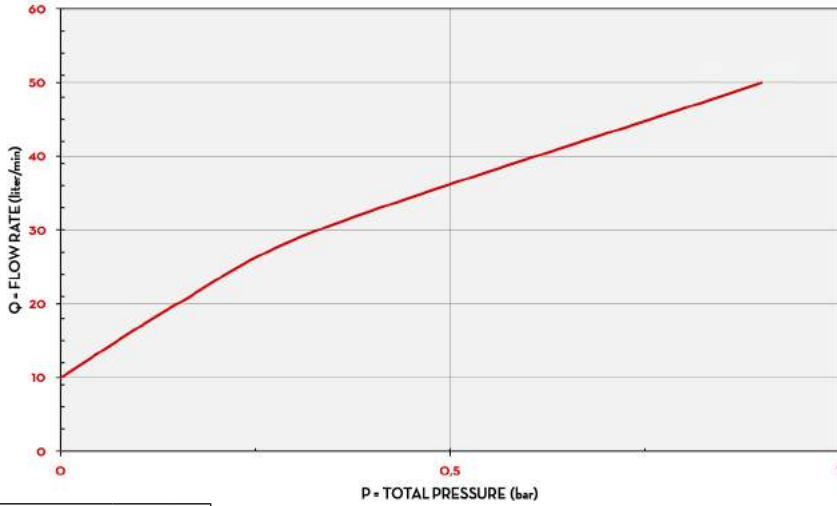

WATER

WINDSCREEN

CHARTS

SUZZARABLUE MANUAL NOZZLE

TYPE OF FLUID	WATER
TEMPERATURE	20 °C

IN THE BOX

- SUZZARABLUE MANUAL NOZZLE
- INSTRUCTION MANUAL

DETAILS

DIMENSIONS

Dimensions expressed in millimeters

MATERIALS

- BODY: TECHNOPOLYMER
- SPOUT: STAINLESS STEEL

TECHNICAL DATA

CODE	DESCRIPTION	FLUIDS TYPE	FLOW-RATE		PRESSURE	INLET	SWIVEL	SPOUT
			L/MIN	GPM				
F14761000	MANUAL NOZZLE		80	10,6	3,4	3/4"	NO	3/4"