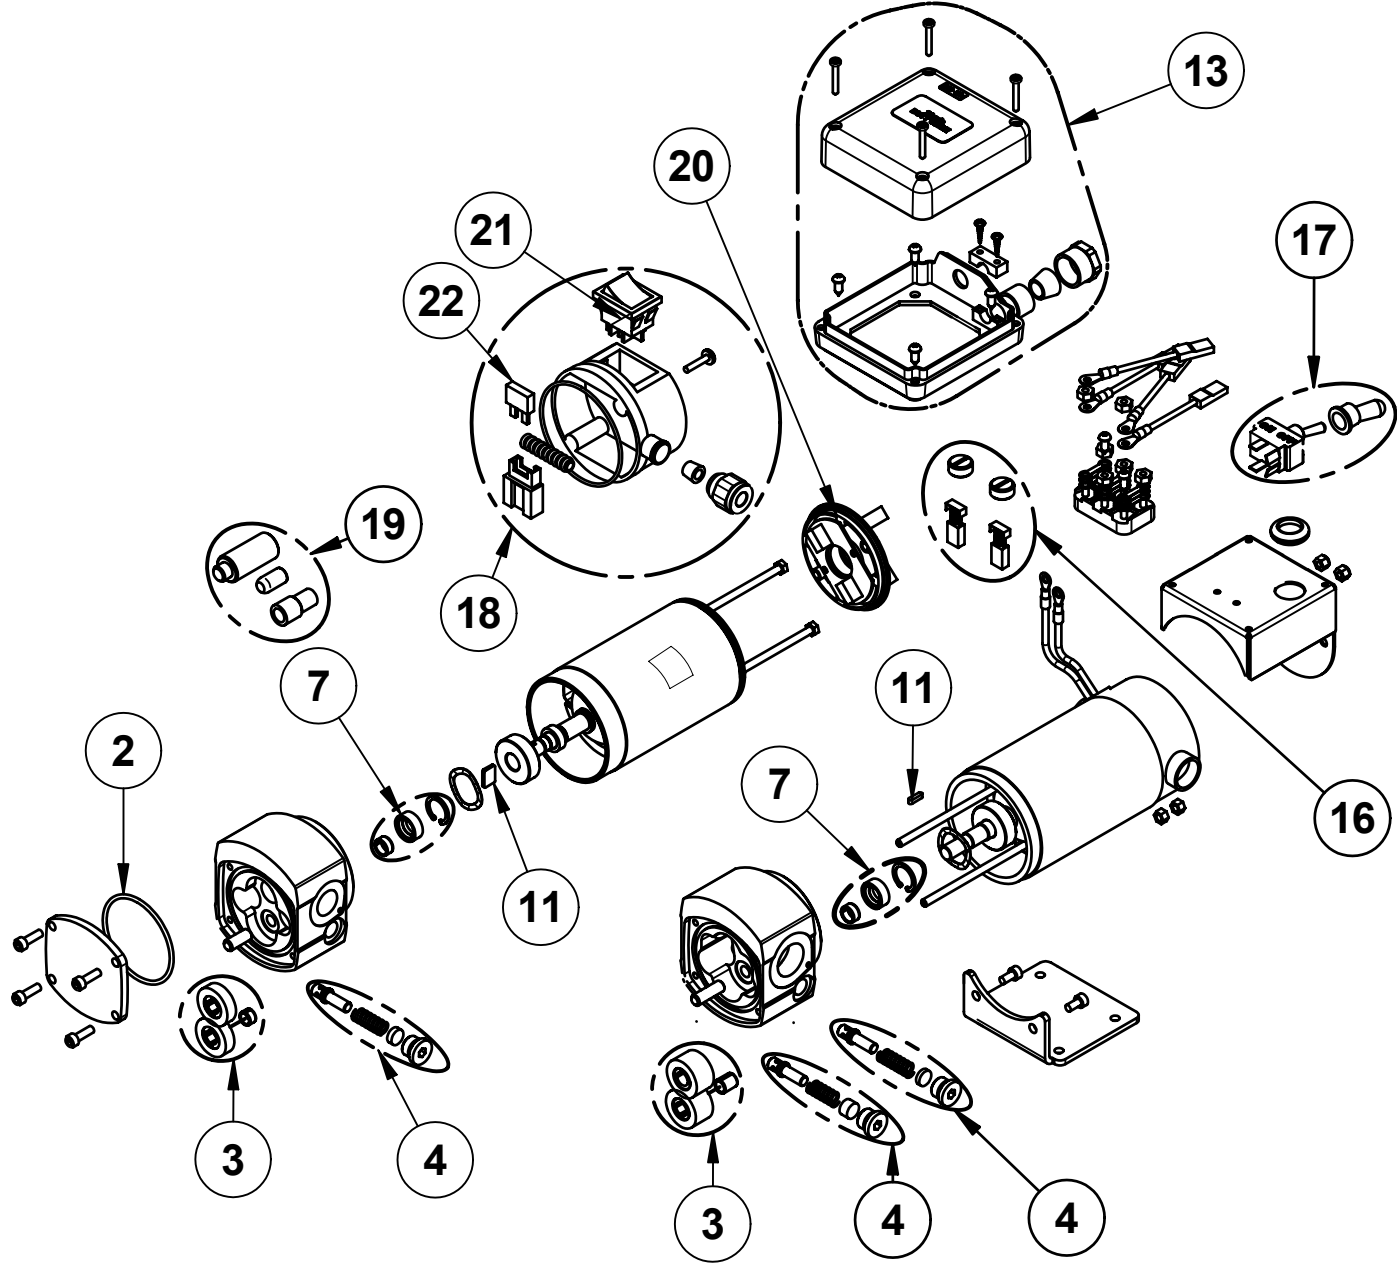

Spare Parts List cod. F0030902A VISCOMAT 60/1 12V DC						
Pos.	Material Code	Description	QT	UM		
0002	R09963000	KIT GASKET OR 3237 NBR 70 SH (10 Pcs)	1	PC		
0003	R12970000	KIT GEARS VISC. 120/1 - 60/1	1	PC		
0004	R14060000	KIT BY-PASS VISCOMAT DC 60/1	1	PC		
0007	R14061000	KIT SEAL MOTOR SHAFT	1	PC		
0011	R13192000	KIT KEY VISC. DC ECO	1	PC		
0018	R12034000	KIT ELECTRICAL BOX VISC. 60/1	1	PC		
0019	R14062000	KIT TOOL FOR FITTING SEAL	1	PC		
0020	R09273000	KIT COVER / BRUSHES	1	PC		
0021	R13143000	SINGLE POLE SWITCH	1	PC		
0022	R09218000	12V FUSE , KIT	1	PC		

Prices and data are not binding and can be changed without notice

Spare Parts List cod. F0030901A VISCOMAT 60/2 12V DC					
Pos.	Material Code	Description	QT	UM	
0002	R09963000	KIT GASKET OR 3237 NBR 70 SH (10 Pcs)	1	PC	
0003	R13197000	KIT GEARS VISC. 60/2	1	PC	
0004	R14059000	KIT BY-PASS VISCOMAT DC 60/2	1	PC	
0007	R14061000	KIT SEAL MOTOR SHAFT	1	PC	
0011	R13285000	KIT KEY PANTHER DC	1	PC	
0013	R13288000	KIT ELECTRICAL BOX VISC. 60/2 120/1	1	PC	
0016	R13246000	KIT BRUSHES MOTOR PANTHER DC	1	PC	
0019	R14062000	KIT TOOL FOR FITTING SEAL	1	PC	

Prices and data are not binding and can be changed without notice

Spare Parts List cod. F0030900A VISCOMAT 120/1 12V DC

Pos.	Material Code	Description	QT	UM				
0002	R09963000	KIT GASKET OR 3237 NBR 70 SH (10 Pcs)	1	PC				
0003	R12970000	KIT GEARS VISC. 120/1 - 60/1	1	PC				
0004	R14058000	KIT BY-PASS VISCOMAT DC 120/1	1	PC				
0007	R14061000	KIT SEAL MOTOR SHAFT	1	PC				
0011	R13285000	KIT KEY PANTHER DC	1	PC				
0013	R13288000	KIT ELECTRICAL BOX VISC. 60/2 120/1	1	PC				
0016	R13246000	KIT BRUSHES MOTOR PANTHER DC	1	PC				
0019	R14062000	KIT TOOL FOR FITTING SEAL	1	PC				