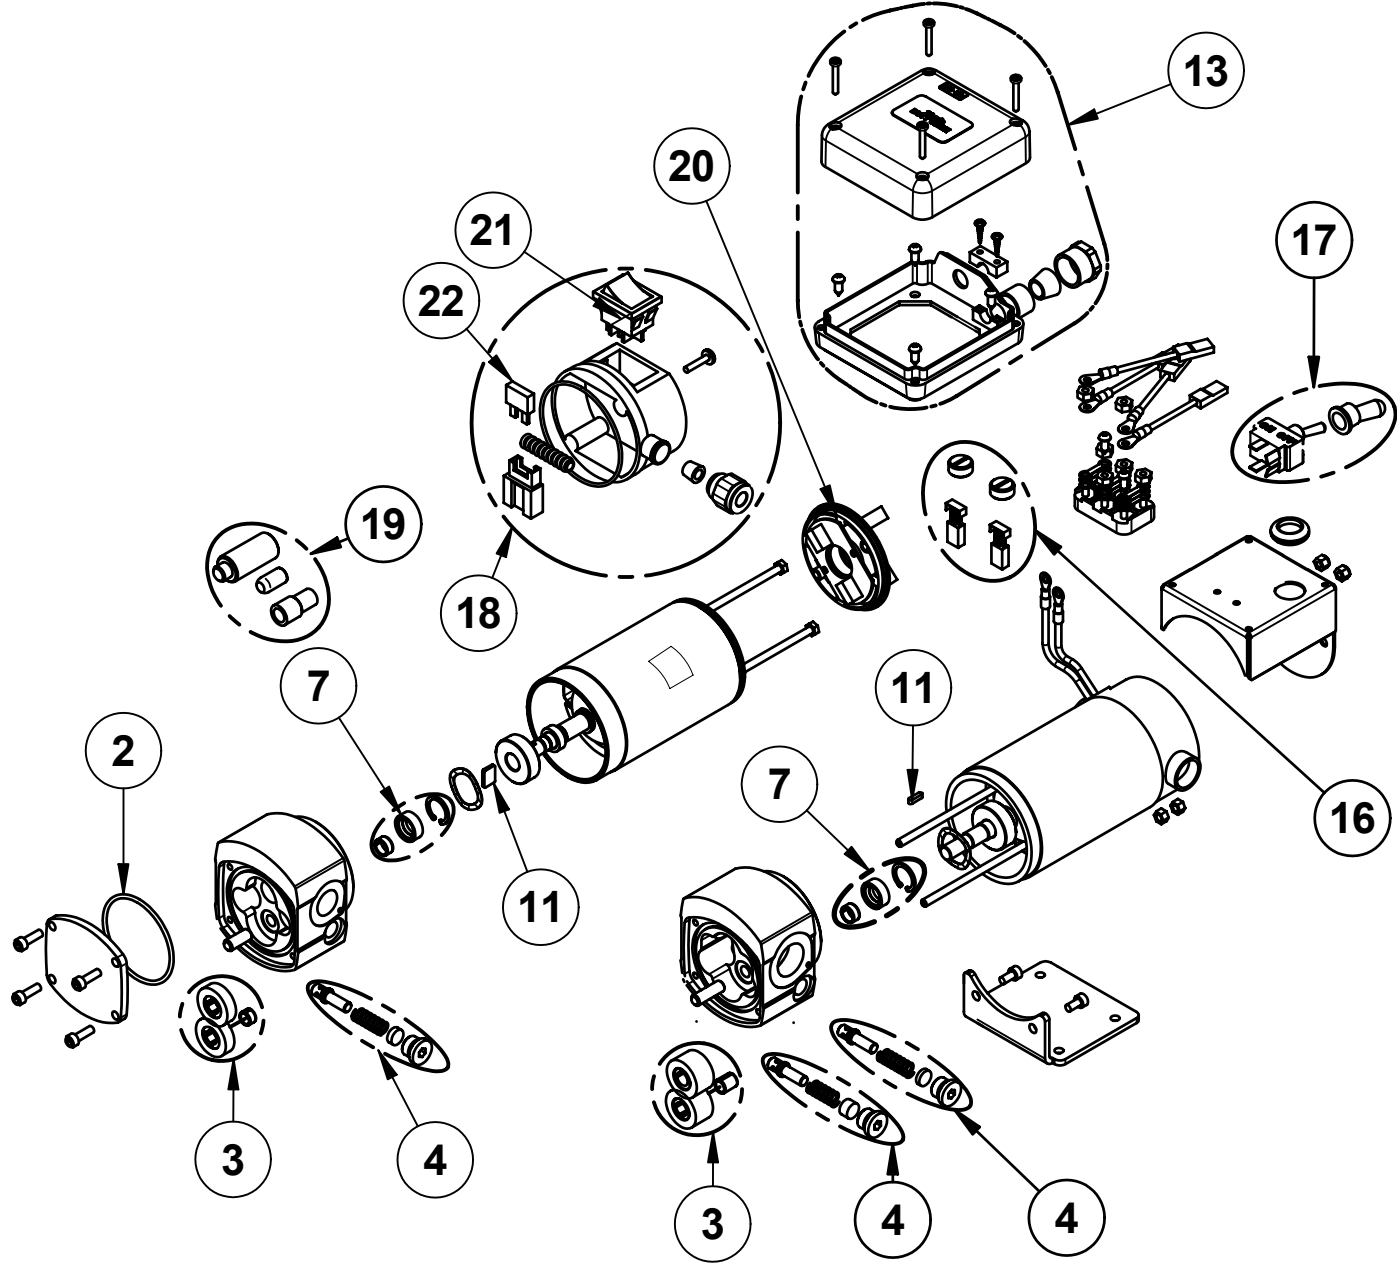

Prices and data are not binding and can be changed without notice

Spare Parts List cod. F0030900A VISCOMAT 120/1 12V DC

Pos.	Material Code	Description	QT	UM				
0002	R09963000	KIT GASKET OR 3237 NBR 70 SH (10 Pcs)	1	PC				
0003	R12970000	KIT GEARS VISC. 120/1 - 60/1	1	PC				
0004	R14058000	KIT BY-PASS VISCOMAT DC 120/1	1	PC				
0007	R14061000	KIT SEAL MOTOR SHAFT	1	PC				
0011	R13285000	KIT KEY PANTHER DC	1	PC				
0013	R13288000	KIT ELECTRICAL BOX VISC. 60/2 120/1	1	PC				
0016	R13246000	KIT BRUSHES MOTOR PANTHER DC	1	PC				
0019	R14062000	KIT TOOL FOR FITTING SEAL	1	PC				

Spare Parts List cod. F0031002A VISCOMAT 60/1 24V DC						
Pos.	Material Code	Description	QT	UM		
0002	R09963000	KIT GASKET OR 3237 NBR 70 SH (10 Pcs)	1	PC		
0003	R12970000	KIT GEARS VISC. 120/1 - 60/1	1	PC		
0004	R14060000	KIT BY-PASS VISCOMAT DC 60/1	1	PC		
0007	R14061000	KIT SEAL MOTOR SHAFT	1	PC		
0011	R13192000	KIT KEY VISC. DC ECO	1	PC		
0018	R12034000	KIT ELECTRICAL BOX VISC. 60/1	1	PC		
0019	R14062000	KIT TOOL FOR FITTING SEAL	1	PC		
0020	R09273000	KIT COVER / BRUSHES	1	PC		
0021	R13143000	SINGLE POLE SWITCH	1	PC		
0022	R09219000	24V FUSE, KIT	1	PC		

Prices and data are not binding and can be changed without notice

Spare Parts List cod. F0031001A VISCOMAT 60/2 24V DC						
Pos.	Material Code	Description	QT	UM		
0002	R09963000	KIT GASKET OR 3237 NBR 70 SH (10 Pcs)	1	PC		
0003	R13197000	KIT GEARS VISC. 60/2	1	PC		
0004	R14059000	KIT BY-PASS VISCOMAT DC 60/2	1	PC		
0007	R14061000	KIT SEAL MOTOR SHAFT	1	PC		
0011	R13285000	KIT KEY PANTHER DC	1	PC		
0013	R13288000	KIT ELECTRICAL BOX VISC. 60/2 120/1	1	PC		
0016	R13246000	KIT BRUSHES MOTOR PANTHER DC	1	PC		
0019	R14062000	KIT TOOL FOR FITTING SEAL	1	PC		