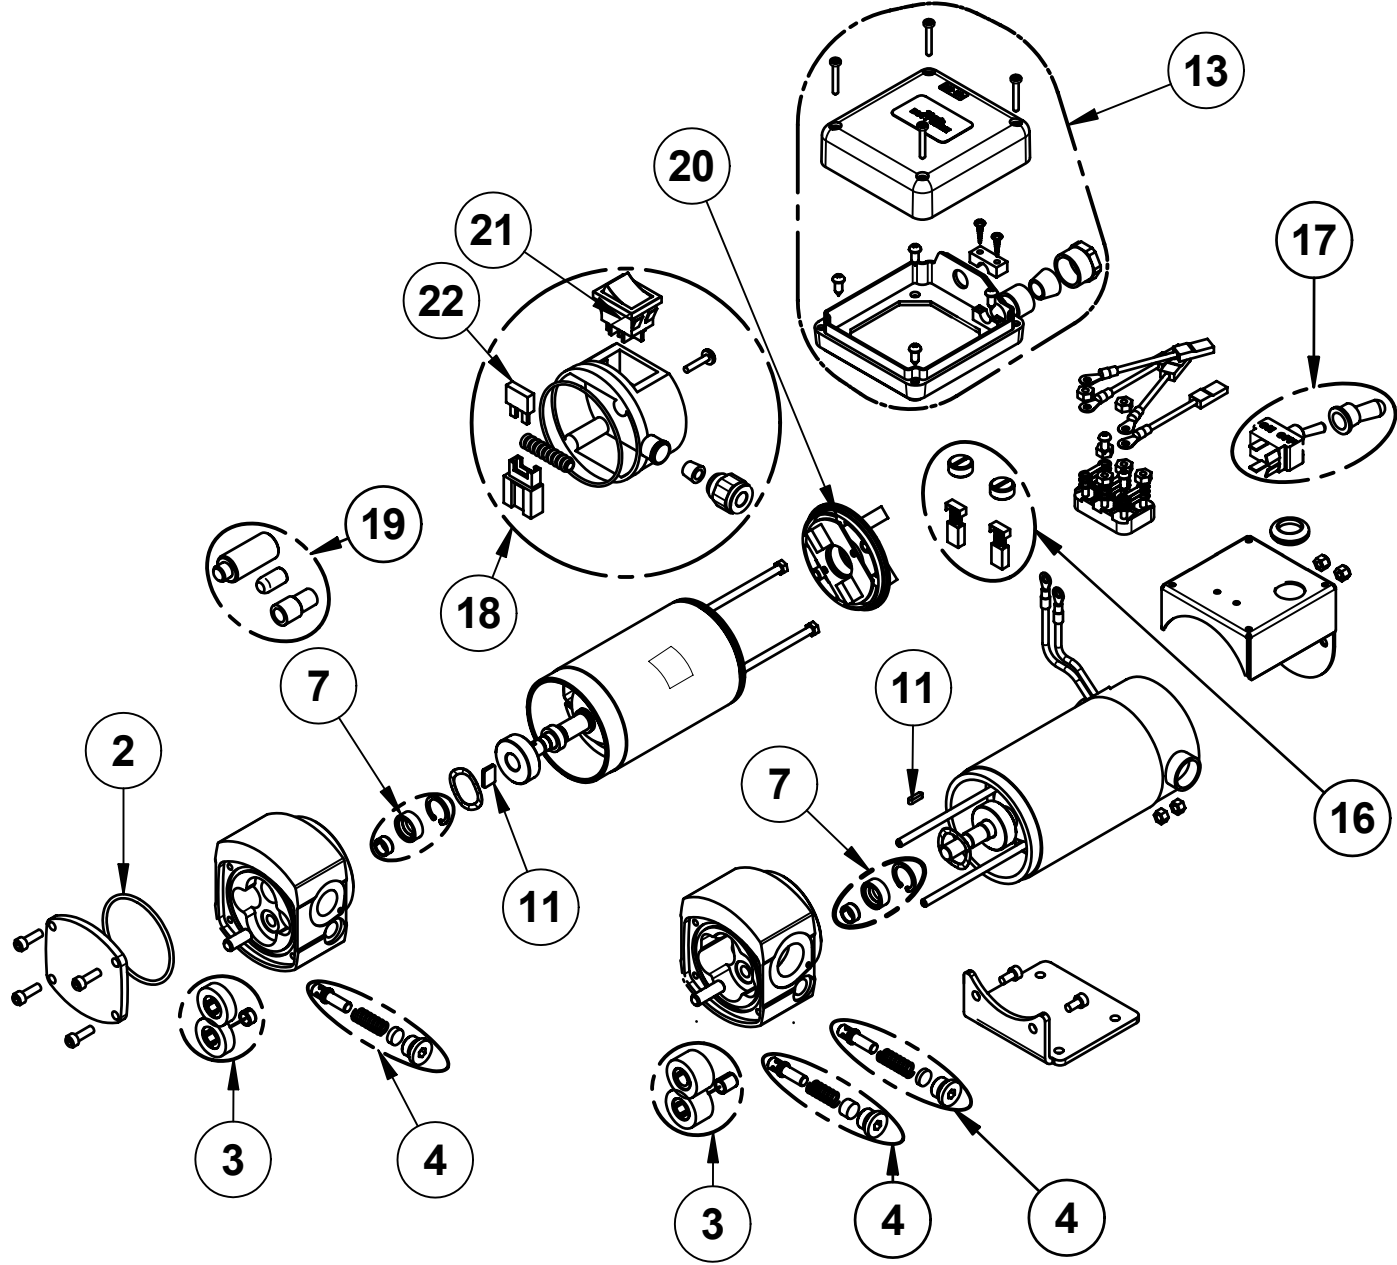

Prices and data are not binding and can be changed without notice

Spare Parts List cod. F0030901A VISCOMAT 60/2 12V DC					
Pos.	Material Code	Description	QT	UM	
0002	R09963000	KIT GASKET OR 3237 NBR 70 SH (10 Pcs)	1	PC	
0003	R13197000	KIT GEARS VISC. 60/2	1	PC	
0004	R14059000	KIT BY-PASS VISCOMAT DC 60/2	1	PC	
0007	R14061000	KIT SEAL MOTOR SHAFT	1	PC	
0011	R13285000	KIT KEY PANTHER DC	1	PC	
0013	R13288000	KIT ELECTRICAL BOX VISC. 60/2 120/1	1	PC	
0016	R13246000	KIT BRUSHES MOTOR PANTHER DC	1	PC	
0019	R14062000	KIT TOOL FOR FITTING SEAL	1	PC	

Prices and data are not binding and can be changed without notice

Spare Parts List cod. F0030900A VISCOMAT 120/1 12V DC

Pos.	Material Code	Description	QT	UM				
0002	R09963000	KIT GASKET OR 3237 NBR 70 SH (10 Pcs)	1	PC				
0003	R12970000	KIT GEARS VISC. 120/1 - 60/1	1	PC				
0004	R14058000	KIT BY-PASS VISCOMAT DC 120/1	1	PC				
0007	R14061000	KIT SEAL MOTOR SHAFT	1	PC				
0011	R13285000	KIT KEY PANTHER DC	1	PC				
0013	R13288000	KIT ELECTRICAL BOX VISC. 60/2 120/1	1	PC				
0016	R13246000	KIT BRUSHES MOTOR PANTHER DC	1	PC				
0019	R14062000	KIT TOOL FOR FITTING SEAL	1	PC				

Spare Parts List cod. F0031002A VISCOMAT 60/1 24V DC						
Pos.	Material Code	Description	QT	UM		
0002	R09963000	KIT GASKET OR 3237 NBR 70 SH (10 Pcs)	1	PC		
0003	R12970000	KIT GEARS VISC. 120/1 - 60/1	1	PC		
0004	R14060000	KIT BY-PASS VISCOMAT DC 60/1	1	PC		
0007	R14061000	KIT SEAL MOTOR SHAFT	1	PC		
0011	R13192000	KIT KEY VISC. DC ECO	1	PC		
0018	R12034000	KIT ELECTRICAL BOX VISC. 60/1	1	PC		
0019	R14062000	KIT TOOL FOR FITTING SEAL	1	PC		
0020	R09273000	KIT COVER / BRUSHES	1	PC		
0021	R13143000	SINGLE POLE SWITCH	1	PC		
0022	R09219000	24V FUSE, KIT	1	PC		